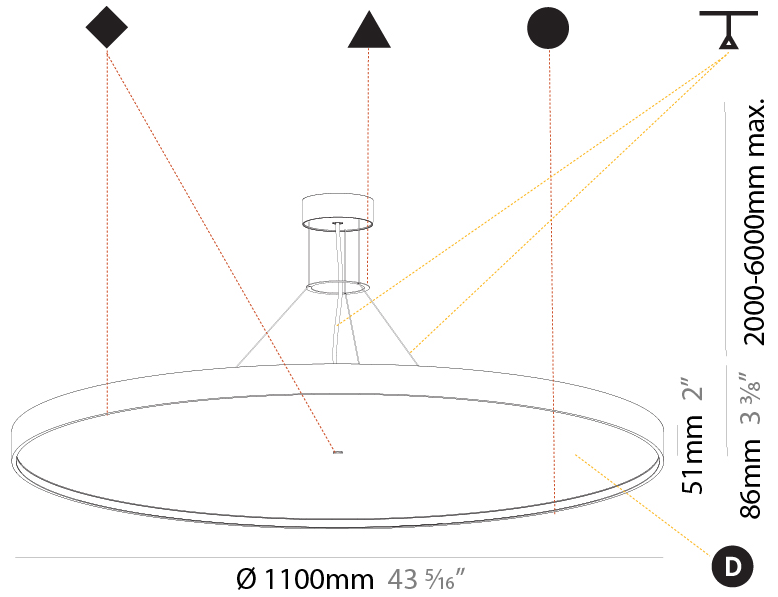

GENERAL

Series: Sign Diva
Subseries: Sign Diva Korona
Partner: Prolicht
Division: Architectural
Installation: Suspension
Product Type: Pendant
Mounting Location: Ceiling
Light Distribution: Direct

PHYSICAL

Shape: Round
Diameter (mm): 1100
Diameter (in): 43 ⁵/₁₆"
Height (mm): 86
Height (in): 3 ³/₈"
Max. Overall Height (mm): 2086
Max. Overall Height (in): 82 ¹/₈"
Weight (kg): 19.986
Weight (lbs): 44.06
Diffuser: [PMMA - Opal](#) / [Micro-Prism](#) / [Sparkling Secret](#) / [Vintage Industrial](#)
Fixture Finish: [SSR / BKV / CWI / CRY / HAB / UFT / ITA / RUA / FTG / MYG / LOD / PUS / FRO / FUP / KIA / POP / BLS / SPG / MEY / GOH / CHC / COM / ABZ / JAG / OBR / MOS / ROR](#)
Fixture Material: [PMMA](#) / [Extruded Aluminum](#) / [Steel](#)
Cable Details: [2000mm](#) or [6000mm](#) Transparent Cable

ELECTRICAL

Lamp Type: LED (Zhaga Standard)
Input Wattage (W): 145
Total Output Wattage (W): 135
Dimming: [Tri-Mode (Non-Dimming and Phase Dimming (120Vac only) and 0-10V Dimming)](#)
Driver Included: Yes
Driver Location: Integrated
Driver Type: Constant Current - Universal
Driver Class: Class 2
Input Voltage (V): 120 - 277
Constant Current (MA): 600

LED

Color Temperature (°K): [2700](#) / [3000](#) / [3500](#) / [4000](#)
Max. Delivered Lumen (lm): [15931](#) / [17172](#) / [19937](#) / [20344](#)
Nominal Lumen (lm): [18837](#) / [20305](#) / [23575](#) / [24056](#)
CRI: >90 CRI
Lamp Life (hrs): 50000

OPTICAL

RATINGS AND CERTIFICATIONS

Certified By: Certified for North American Standards
IP rating: IP20