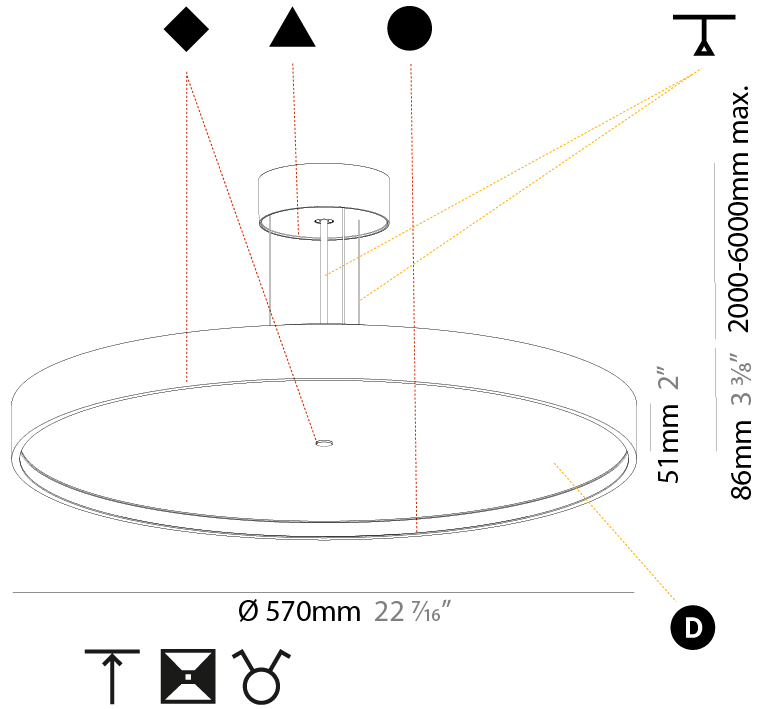

GENERAL

Series: Sign Diva
Subseries: Sign Diva Korona
Partner: Prolicht
Division: Architectural
Installation: Suspension
Product Type: Pendant
Mounting Location: Ceiling
Light Distribution: Direct / Indirect

PHYSICAL

Shape: Round
Diameter (mm): 570
Diameter (in): 22 7/16
Height (mm): 86
Height (in): 3 3/8
Weight (kg): 8.812
Weight (lbs): 19.43
Diffuser: PMMA - Opal / Micro-Prism / Sparkling Secret / Vintage Industrial
Fixture Finish: SSR / BKV / CWI / CRY / HAB / UFT / ITA / RUA / FTG / MYG / LOD / PUS / FRO / FUP / KIA / POP / BLS / SPG / MEY / GOH / CHC / COM / ABZ / JAG / OBR / MOS / ROR
Fixture Material: PMMA / Extruded Aluminum / Steel
Cable Details: 2000mm/78 3/4" or 6000mm/236 1/4" Transparent Cable

ELECTRICAL

Lamp Type: LED (Zhaga Standard)
Input Wattage (W): 67
Total Output Wattage (W): 60.9
Dimming: Tri-Mode (Non-Dimming and Phase Dimming (120Vac only) and 0-10V Dimming)
Driver Included: Yes
Driver Location: Integrated
Driver Type: Constant Current - Universal
Driver Class: Class 2
Input Voltage (V): 120 - 277
Constant Current (MA): 350

LED

Color Temperature (°K): 2700 / 3000 / 3500 / 4000
Max. Delivered Lumen (lm): 6632 / 6728 / 6812 / 6951
Nominal Lumen (lm): 9097 / 9229 / 9344 / 9535
CRI: >90 CRI
Lamp Life (hrs): 50000

OPTICAL

RATINGS AND CERTIFICATIONS

Certified By: Certified for North American Standards
IP rating: IP20

A

D